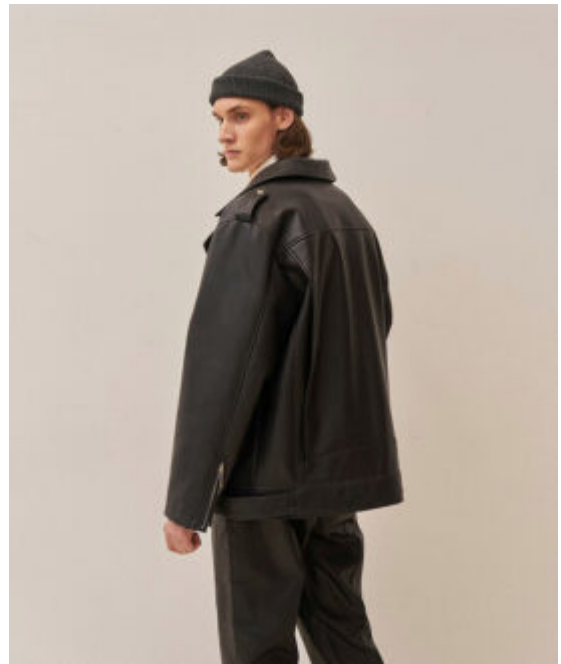

TRUE MODELS

Fedor Kurbatov

189 | 96 / 72 / 93 / 45 | Light Brown / Green

TRUE MODELS

Fedor Kurbatov

189 | 96 / 72 / 93 / 45 | Light Brown / Green

TRUE MODELS

Fedor Kurbatov

189 | 96 / 72 / 93 / 45 | Light Brown / Green

TRUE MODELS

Fedor Kurbatov

189 | 96 / 72 / 93 / 45 | Light Brown / Green

TRUE MODELS

Fedor Kurbatov

189 | 96 / 72 / 93 / 45 | Light Brown / Green

TRUE MODELS