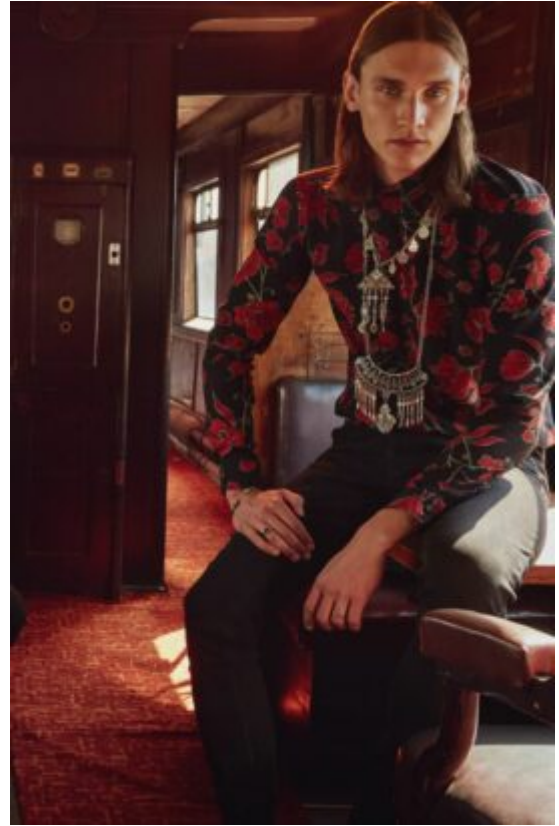

TRUE MODELS

Fedor Kurbatov

189 | 96 / 72 / 93 / 45 | Light Brown / Green