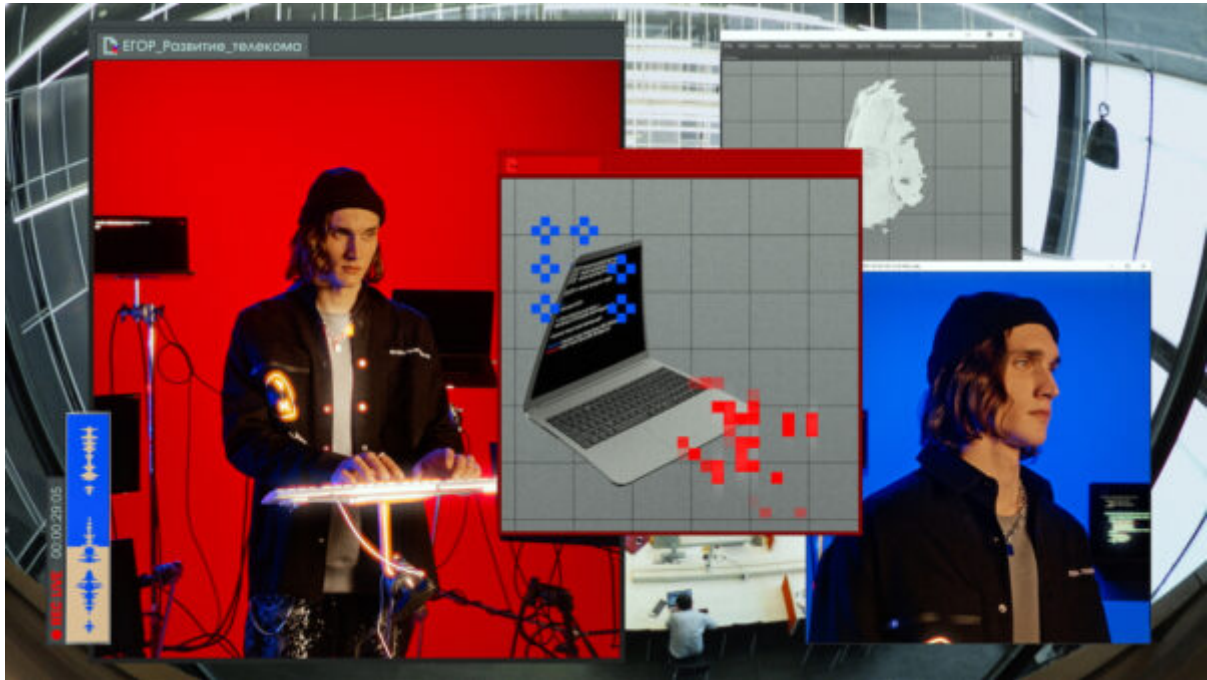

189 | 96 / 72 / 93 / 45 | Light Brown / Green

TRUE MODELS

Fedor Kurbatov

189 | 96 / 72 / 93 / 45 | Light Brown / Green

TRUE MODELS